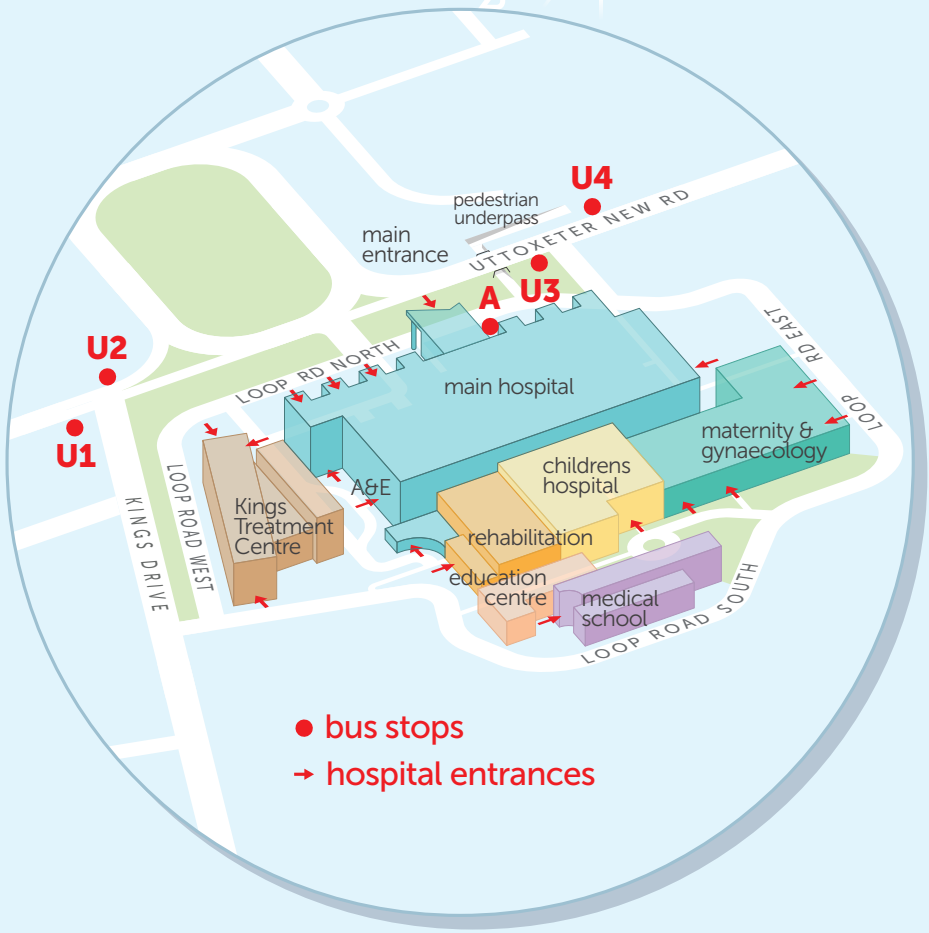

really good buses to Royal Derby

where to catch your bus from Royal Derby Hospital

route	towards	bus stop
the mickleover	Mickleover	U1 U3
the mickleover	Derby	U2 U4
royal derby*	Derby train station & London Road Community Hospital	A
the villager	Burton-upon-Trent	U1 U3
the villager	Derby	U2 U4
X38	Burton-upon-Trent	U3
X38	Derby	U4

* operated by notts&derby