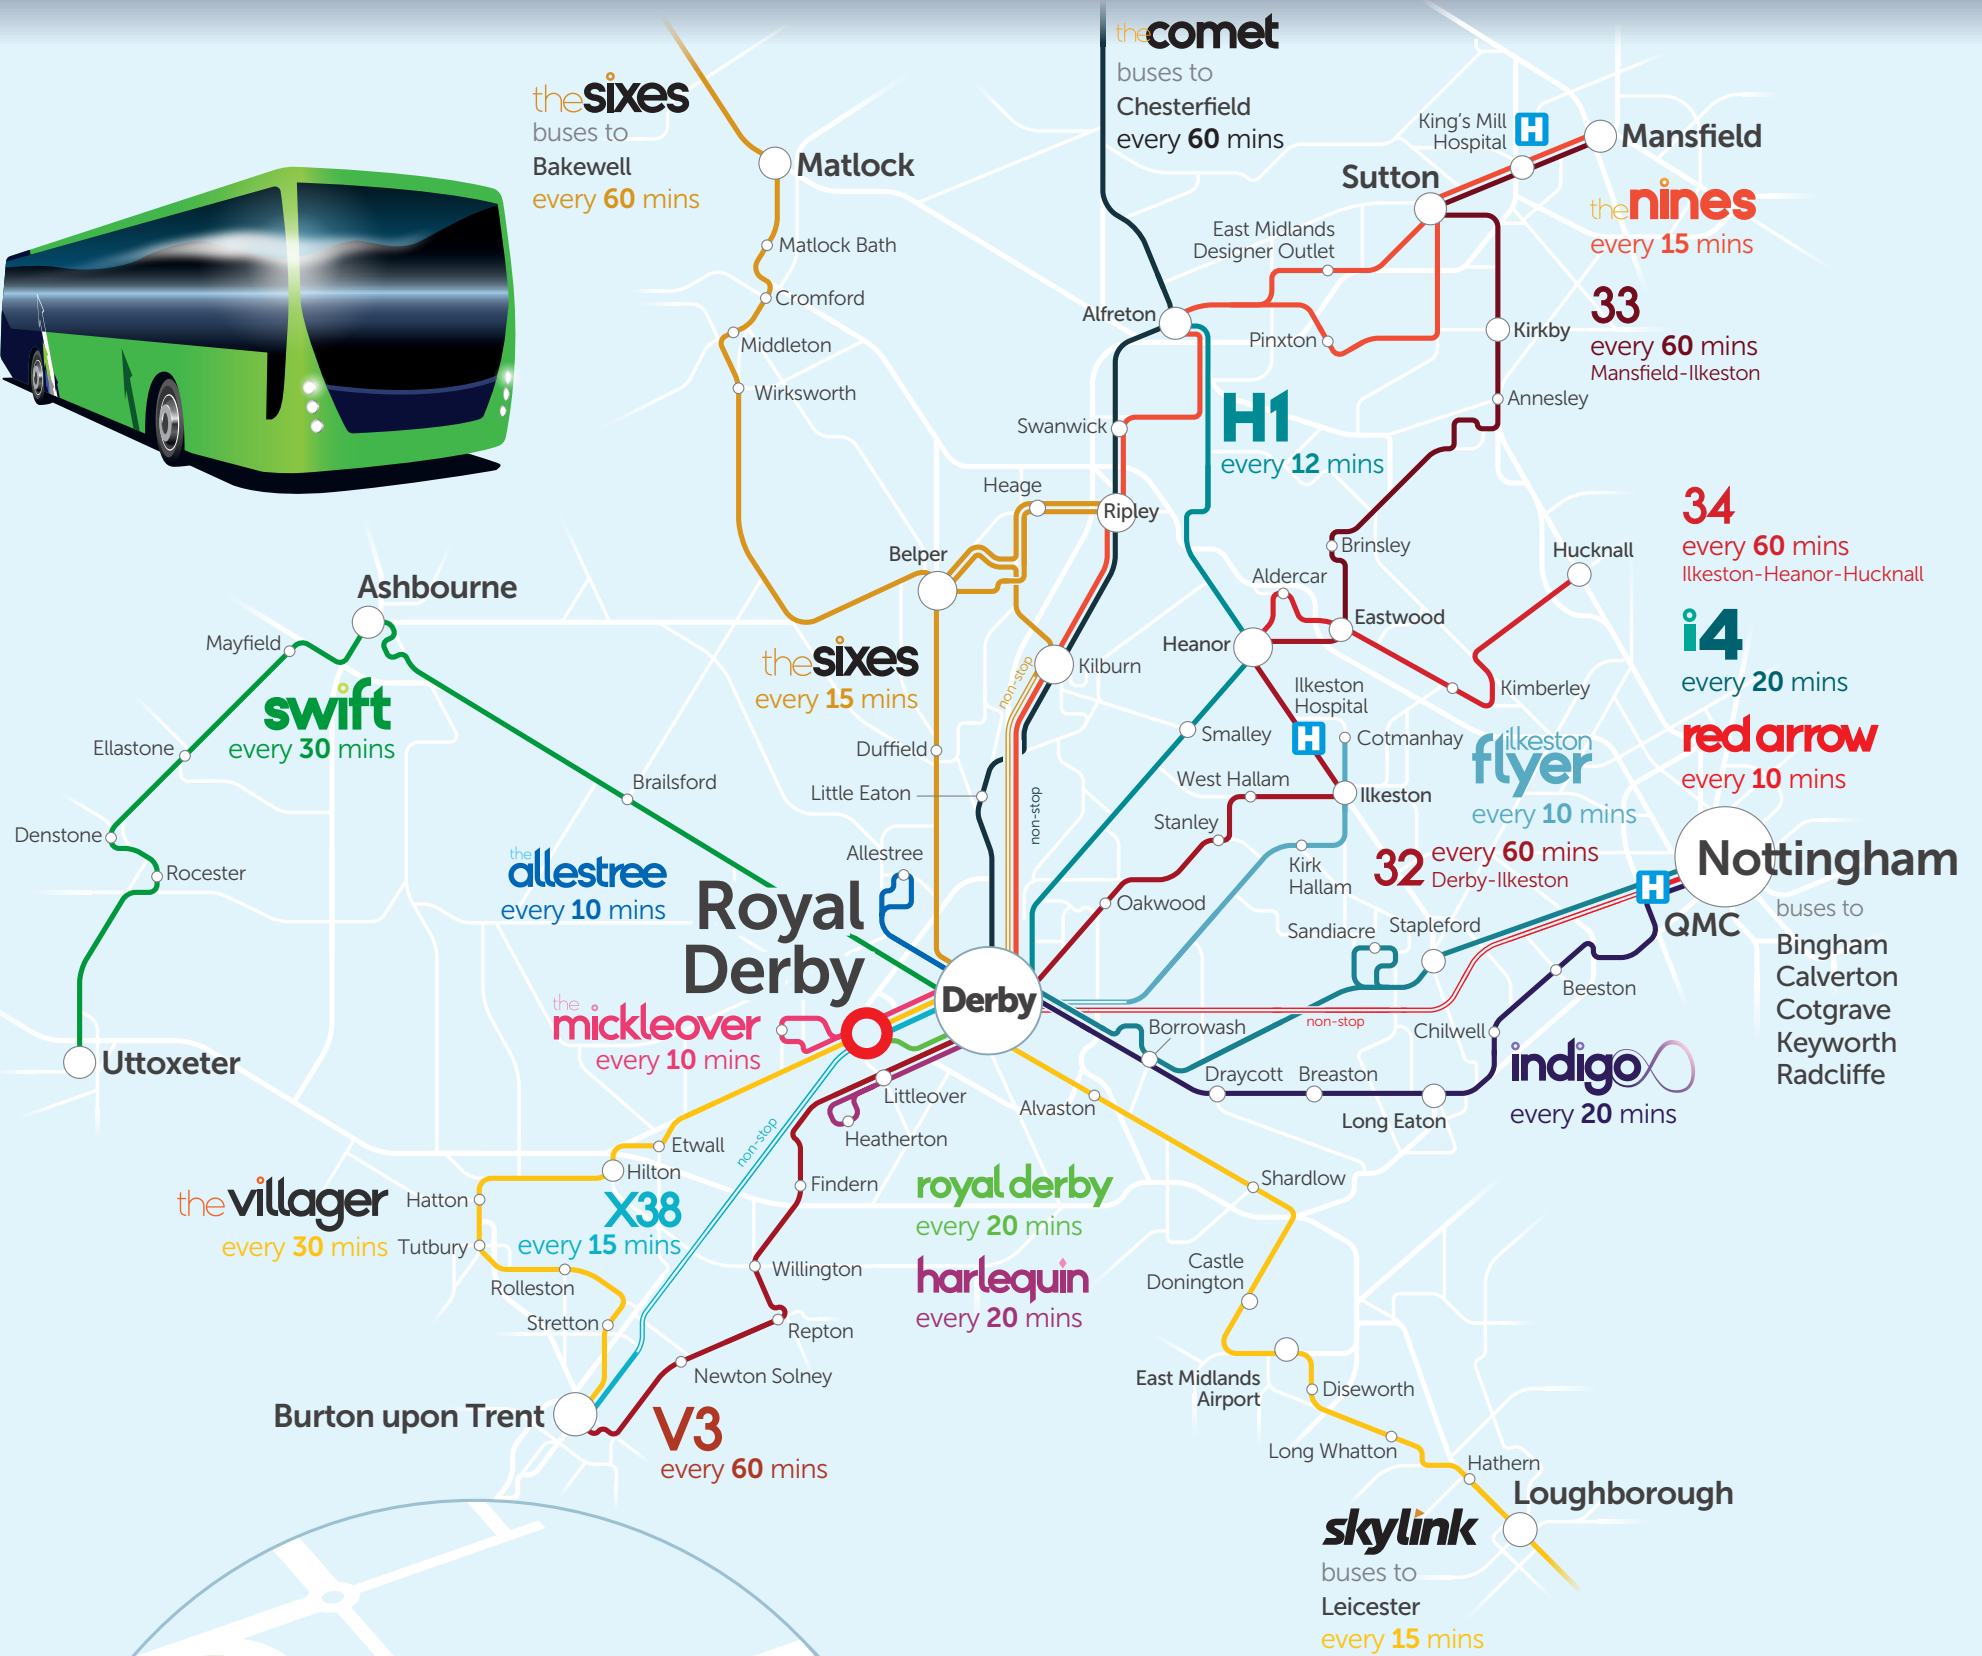

really good buses to Royal Derby

where to catch your bus from Royal Derby Hospital

route	towards	bus stop
the mickleover	Mickleover	U1 U3
the mickleover	Derby	U2 U4
royal derby*	Derby train station & London Road Community Hospital	A
the villager	Burton-upon-Trent	U1 U3
the villager	Derby	U2 U4
X38	Burton-upon-Trent	U3
X38	Derby	U4

* operated by notts&derby